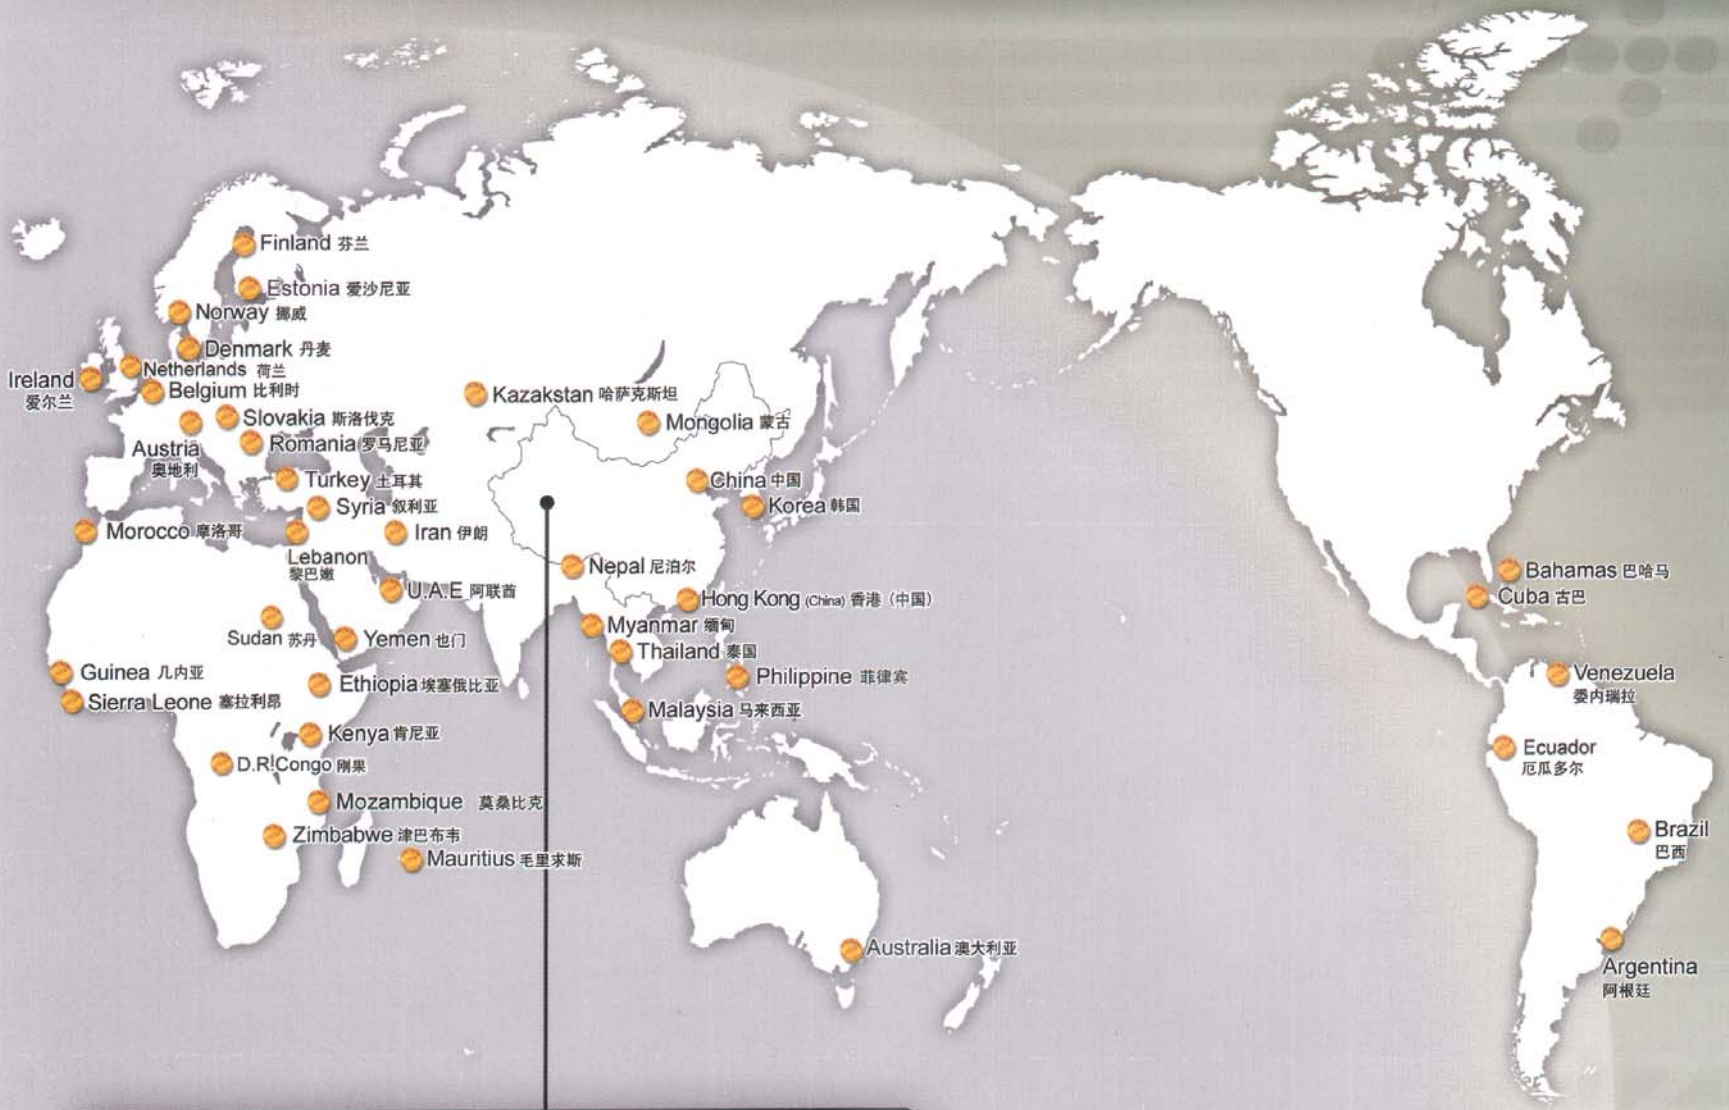

International Business Record

THSCAN® Systems in China

So far, over 140 THSCAN® Systems have been exported to over 40 countries and regions, in Europe, America, Asia, Oceania and Africa, like Norway, Belgium, Venezuela, Bahamas, Thailand, UAE, Australia, Mauritius and so on. NUCTECH has the largest market share in the field of security inspection systems with high energy.

COMPANY LOCATIONS

NUCTECH COMPANY LIMITED

Address: 2/F Block A, Tongfang Building, Shuangqinglu, Haidian District, Beijing PRC. 100084

Tel: (8610) 62780909

Fax: (8610) 62788896 62784270

Website: <http://www.nuctech.com>

NUCTECH HONG KONG COMPANY LTD.

Address: 2102, The Metropolis Tower, 10 Metropolis Drive, Hungghom, Kowloon, Hong Kong

Tel: (00852) 2722828

Fax: (00852) 27221828

NUCTECH SYDNEY PTY LTD.

Address: Suite 14 702-710 Botany Rd Mascot, NSW 2020 Australia